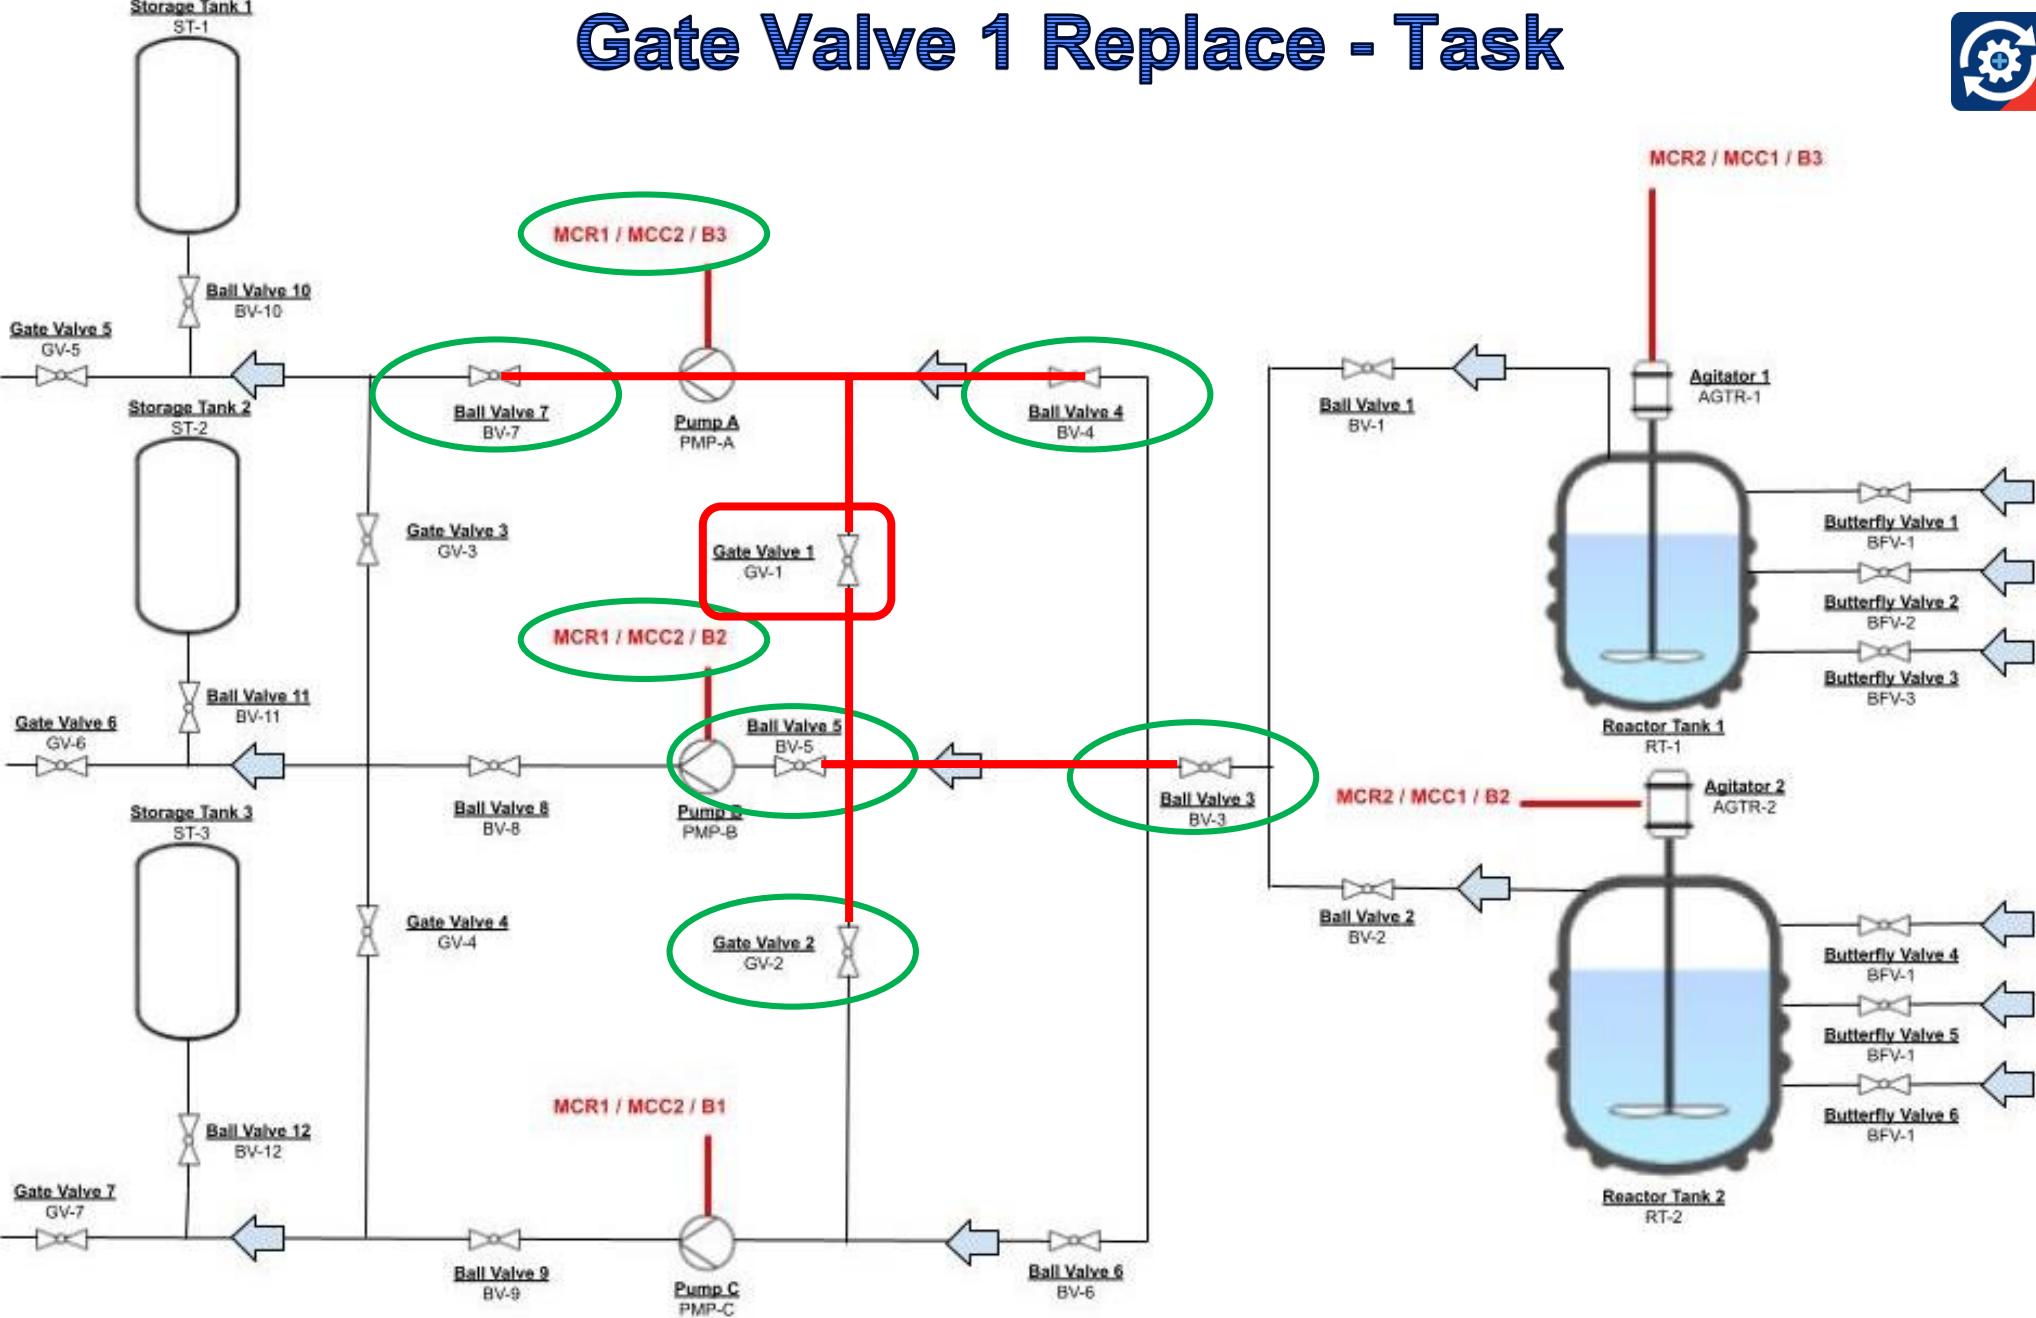

Gate Valve 1 Replace - Task