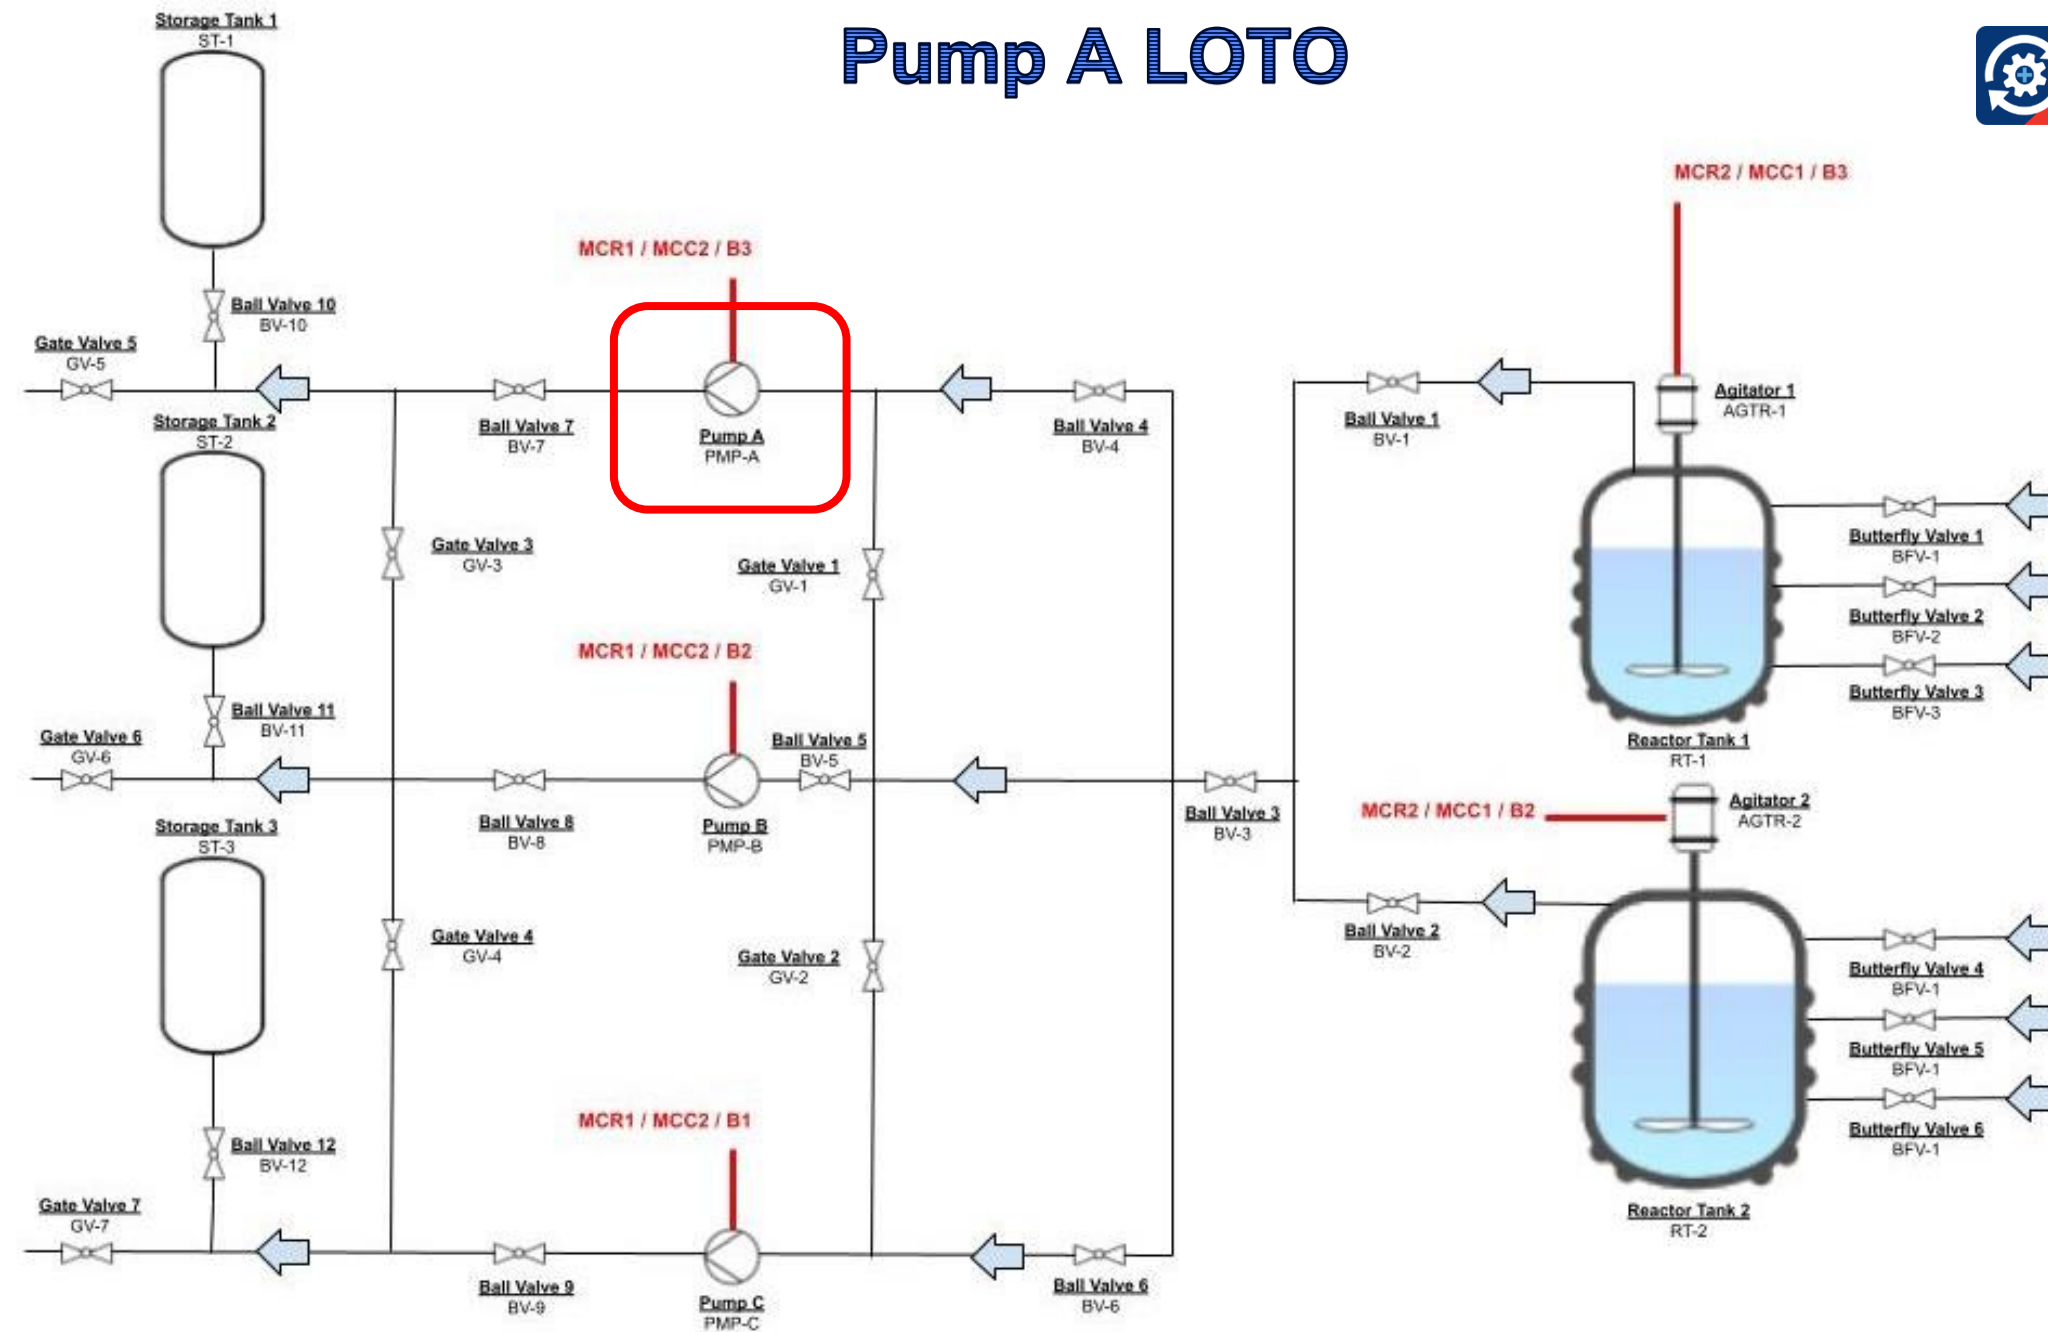

Discrete Equipment
LOTO

Confined
Spaces

Minor
Servicing

Discrete Equipment Focused

Pump A LOTO

Pump A LOTO

Typical Paper Machine

- Paper Machine #3
 - 250 LOTO Procedures
 - 226 Electrical Isolation Points
 - 2,000 + Mechanical Isolation Points