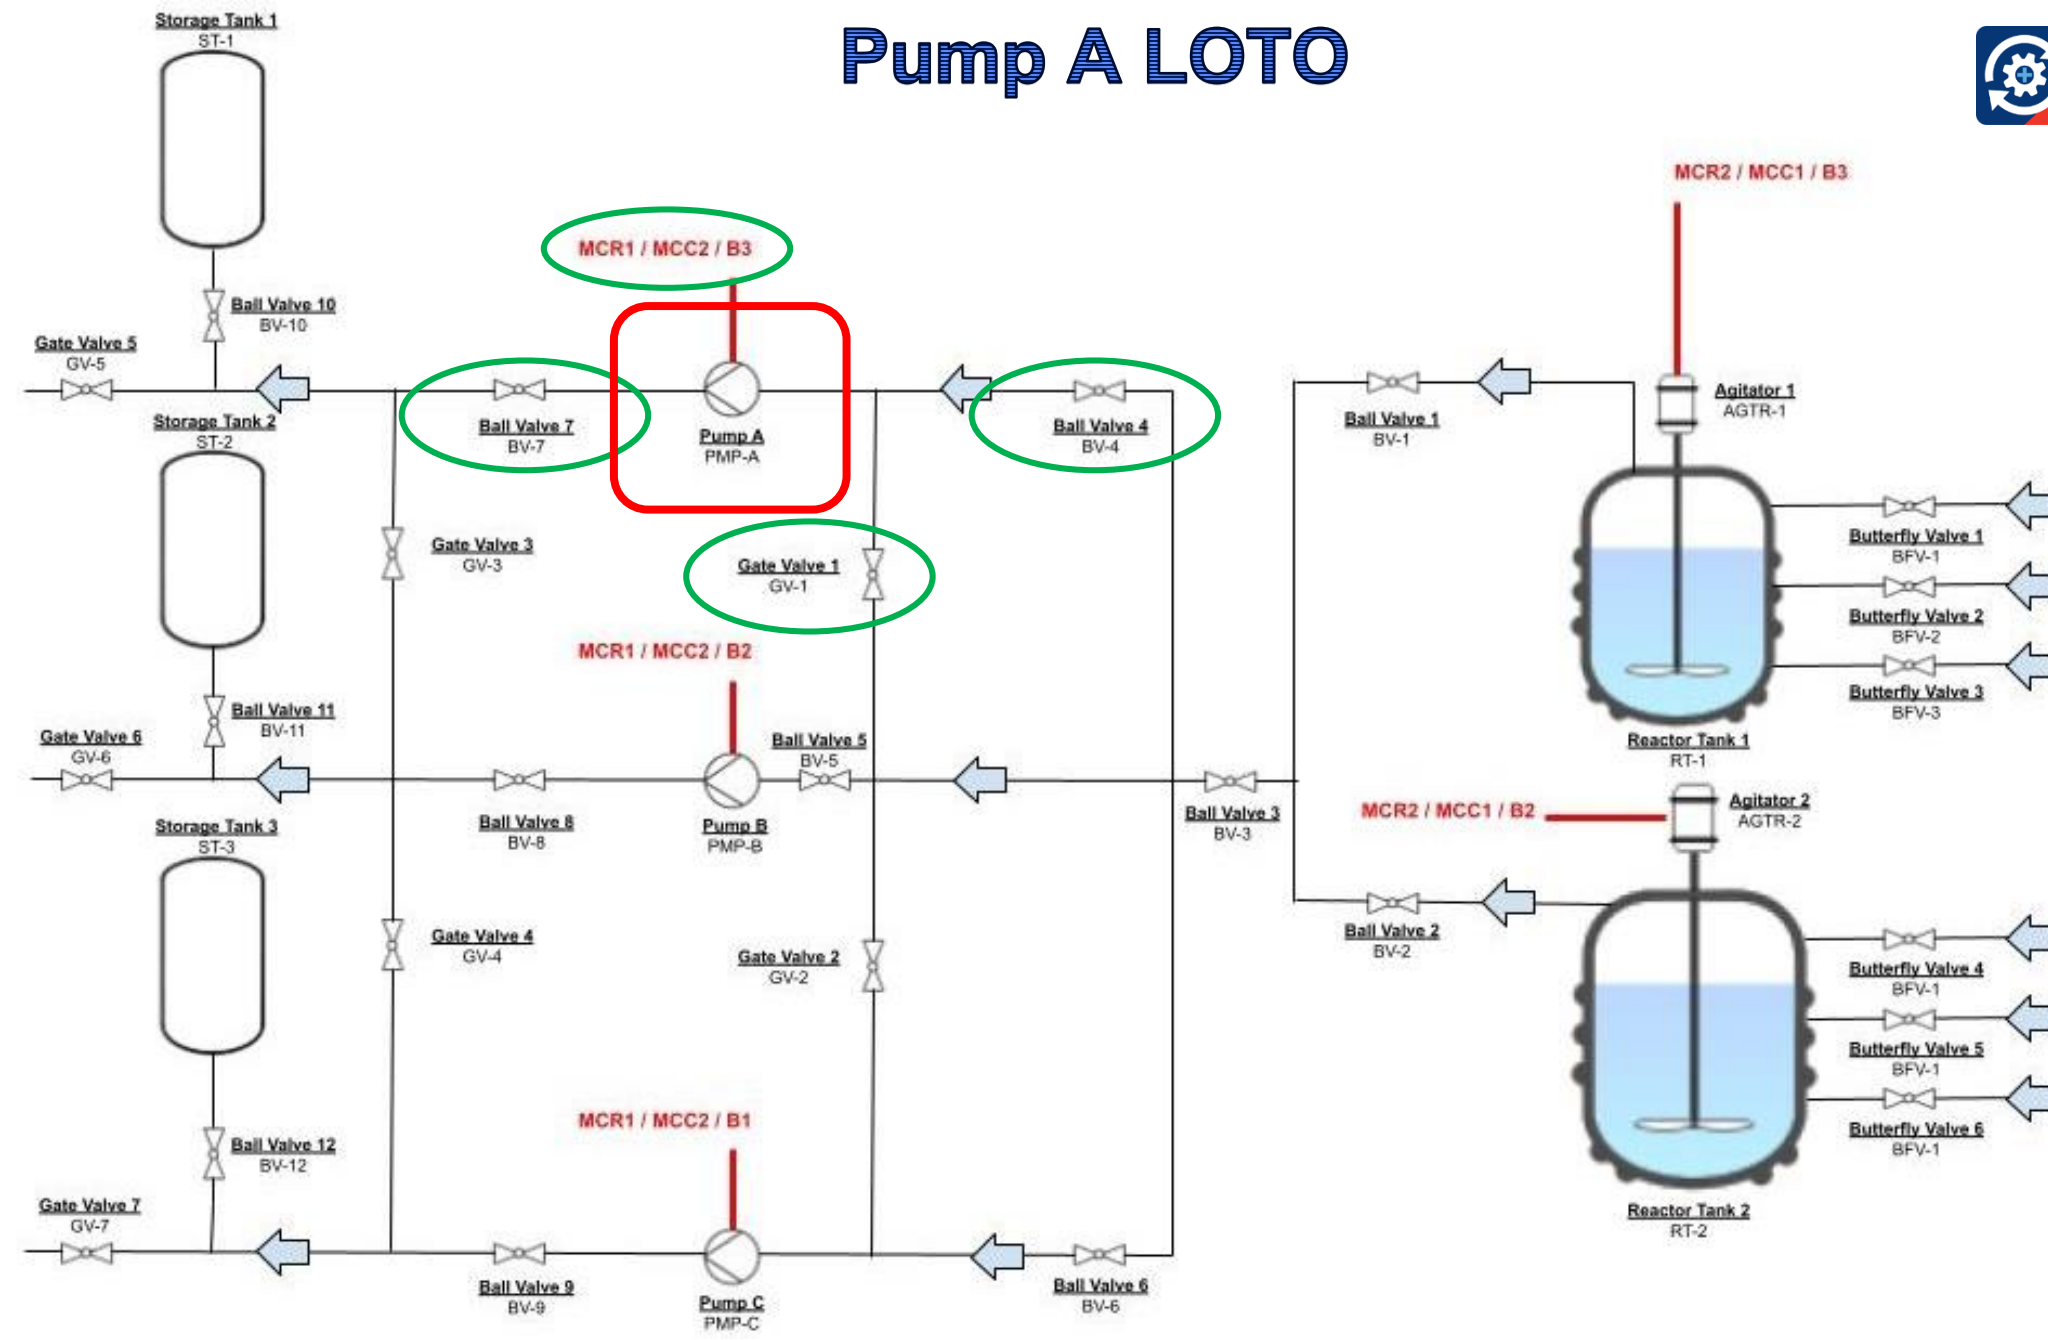

Discrete Equipment
LOTO

Confined
Spaces

Minor
Servicing

Discrete Equipment Focused

Pump A LOTO

Pump A LOTO

Typical Paper Machine

- Paper Machine #3
 - 250 LOTO Procedures
 - 226 Electrical Isolation Points
 - 2,000 + Mechanical Isolation Points

80% overlap of isolation points across 250 procedures

Why Do Customers Care??

- 1 – MOC**
- 2 – Efficiency**
- 3 – Barriers to Protection**

LINK360[®]

PROCESSPLUS

Roadmap & Timeline

- Currently working on
 - Company settings
 - One person with the ability to edit
- Post launch
 - Approvals
 - Exporting data
 - Adding supplemental documents to a procedure (ex. P&ID, One lines)
 - Mobile offering